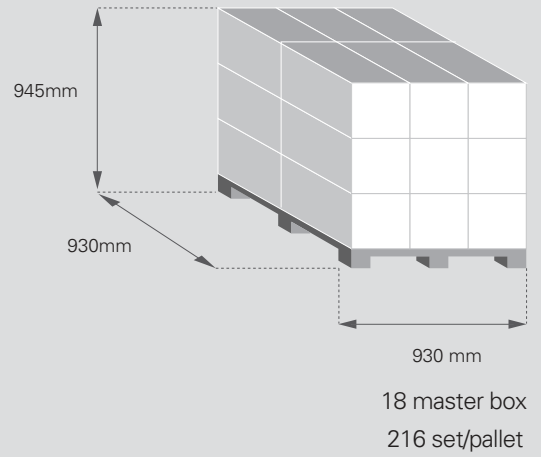

JouleStick Lightkit

CONTAINER & SHIPPING DETAILS

PS-JLK-02/02-230513

Master Box

Pallet

Quantities per Container

20 feet

with pallet

Retail Box	5184
Master Box	432
Pallet	24

without pallet

Retail Box	8640
Master Box	720

40 feet

with pallet

Retail Box	10368
Master Box	864
Pallet	48

without pallet

Retail Box	18240
Master Box	1520

40 feet High Cubic

with pallet

Retail Box	10368
Master Box	864
Pallet	48

without pallet

Retail Box	20520
Master Box	1710