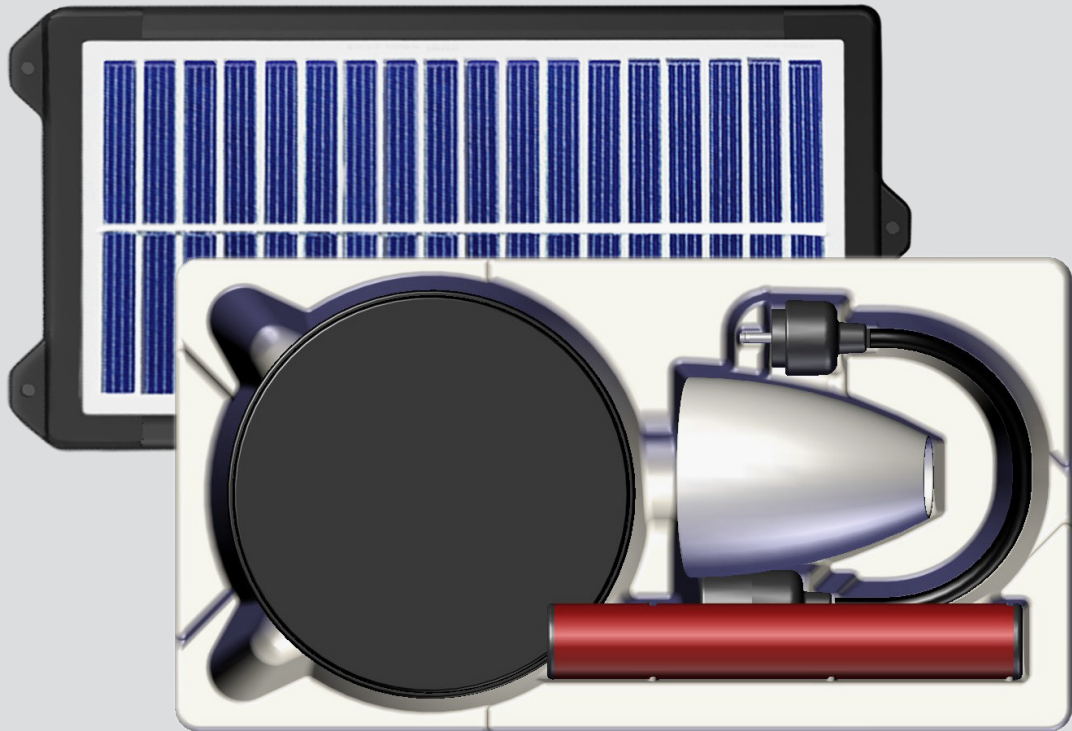

JouleStick Lightkit

JOULESTICK LIGHTKIT

PS-JLK-01/02-230513

Item Quantities in each kit

JouleStick30	1
JouleStick Lite150	1
Hub2 TableBase	1
LEC30 30 kJ/d solar panel	1
GooseNeck	1
PhoneCable	5

Retail Box Dimensions

Length (cm)	14.5
Width (cm)	7.0
Height (cm)	27.6
Volume (liter)	2.8
Mass (kg)	0.85

Master Box Dimensions

Quantity per Master Box	12
Length (cm)	45.6
Width (cm)	27.7
Height (cm)	30.6
Volume (liter)	39
Mass (kg)	10.7