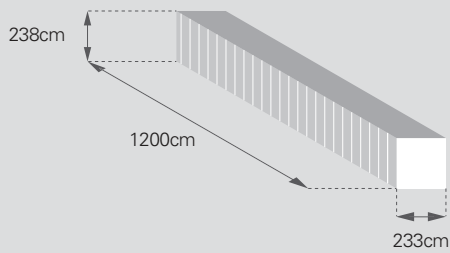

Quantities per Container