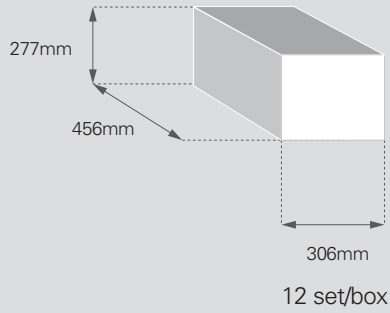

JouleStick Lightkit

CONTAINER & SHIPPING DETAILS

PS-JLK-02/02-230513

Master Box