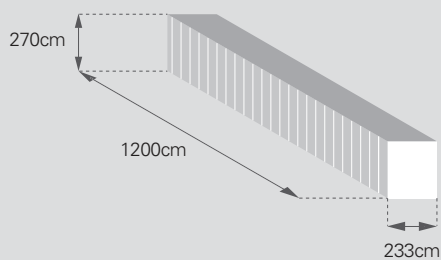

Quantities per Container