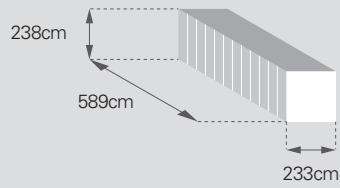

Quantities per Container